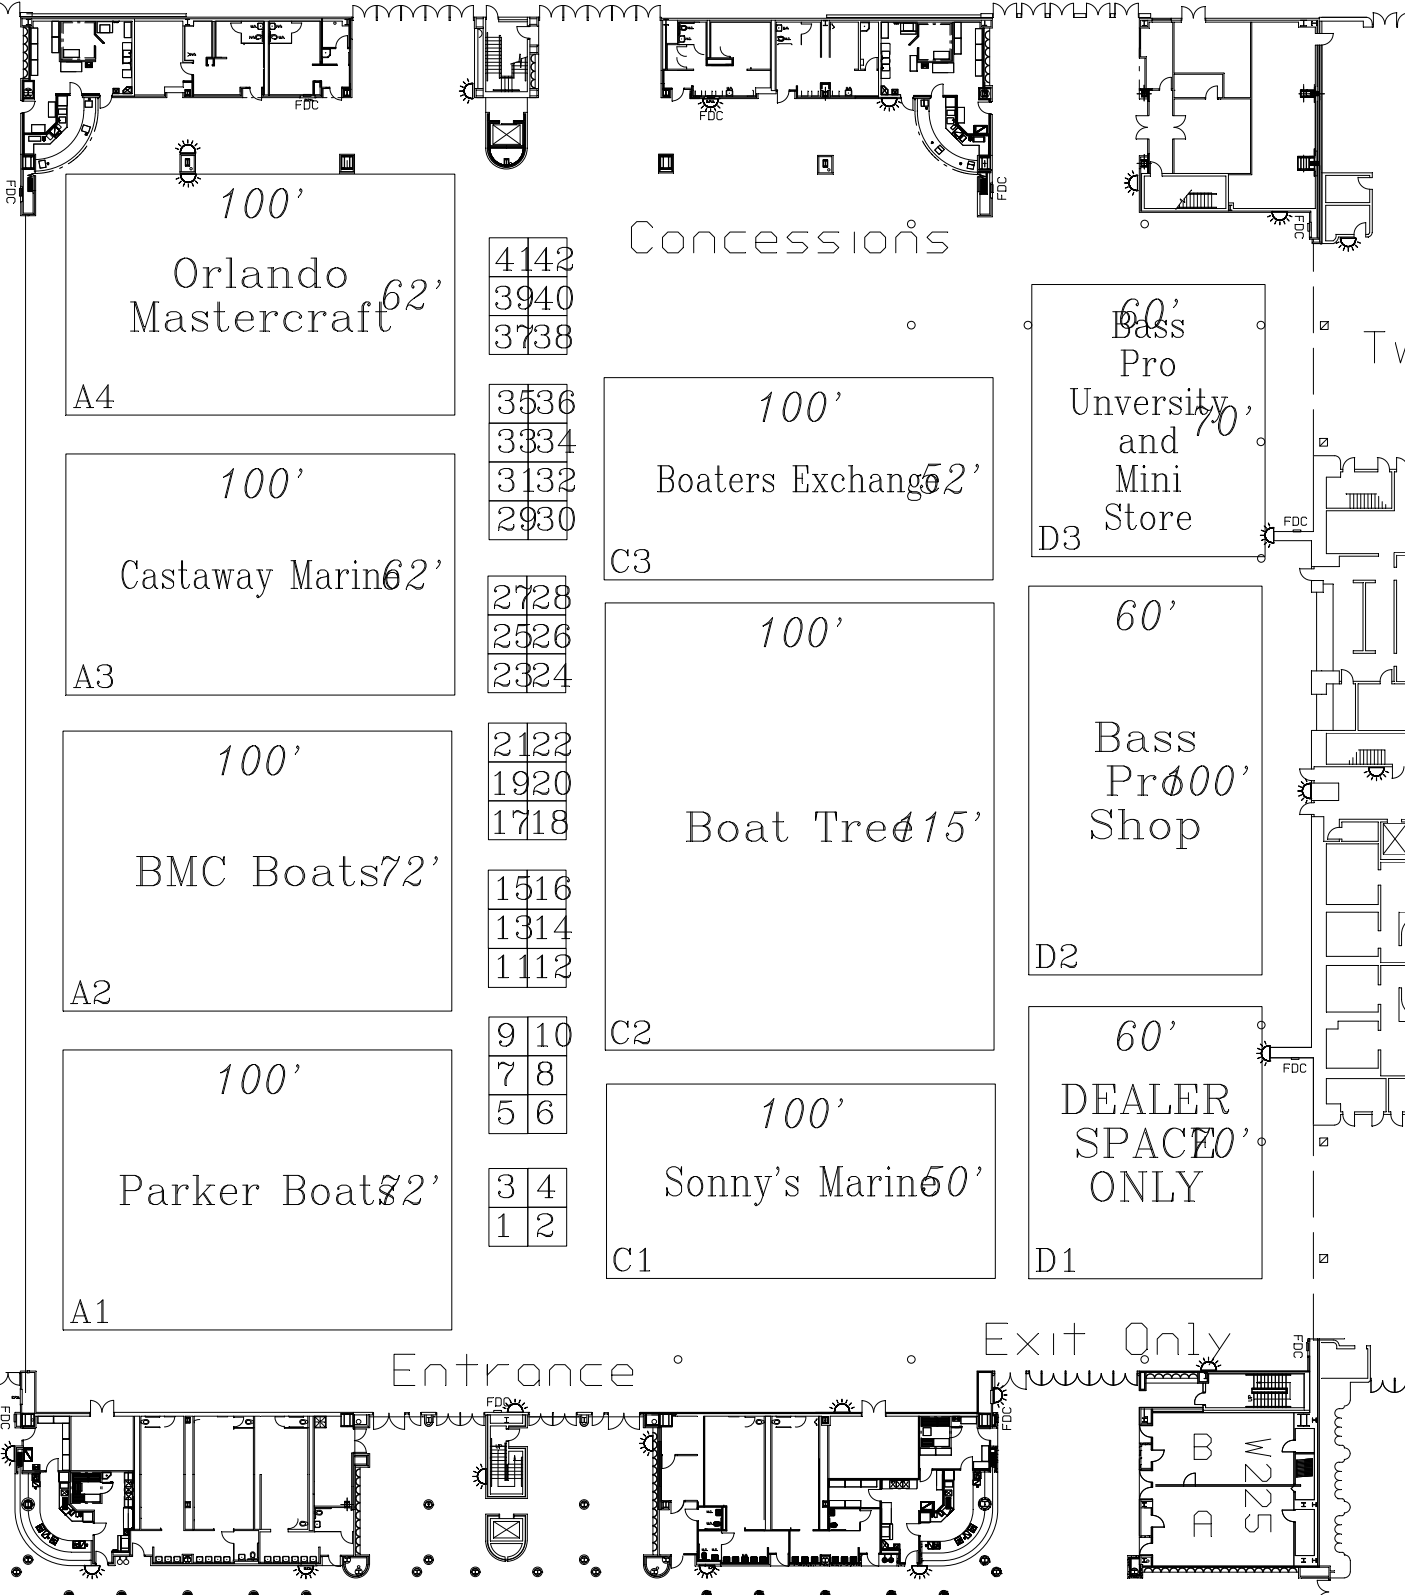

# Hot Summer Boat Show

August 6 - 8, 2010

5

4

Bf

E

100'  
Orlando  
Mastercraft 62'

A4

4142
3940
3738

100'  
Castaway Marin 62'

A3

3536
3334
3132
2930

Concessions

100'  
Boaters Exchange 52'

C3

60'  
Bass  
Pro  
University,  
and  
Mini  
Store 70'

100'  
Parker Boat 82'

A1

2122
1920
1718

1516
1314
1112

9	10
7	8
5	6

3	4
1	2

100'  
Sonny's Marin 50'

C1

60'  
DEALER  
SPACE  
ONLY 100'

D1

Entrance

Exit Only